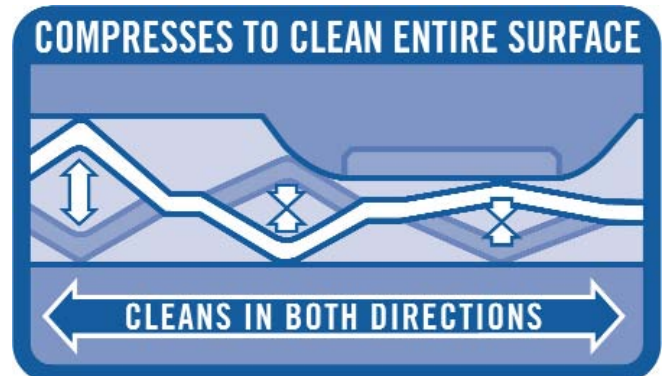

Dirty Readers & Bill Acceptors Cause Failed Transactions!

The consistent use of Waffletechnology™ cleaning cards significantly increases the reliability of card readers and bill acceptors.

Features & Benefits

- The only card that cleans the entire surface of rounded read heads and recessed lenses.
- Unique “Independent Suspension” dramatically increases cleaning pressure.
- Cleans other surfaces traditional flat cards cannot touch.