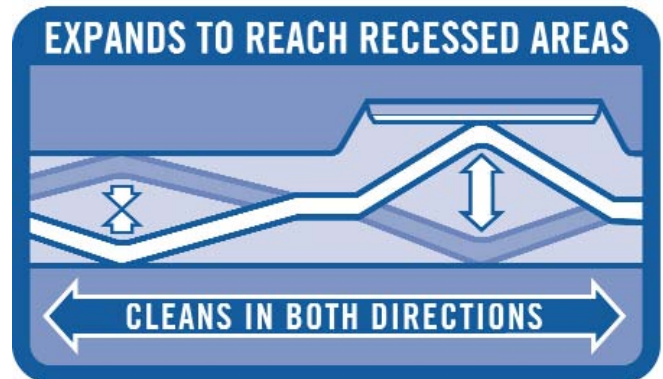

Dirty Readers & Bill Acceptors Cause Failed Transactions!

The consistent use of Waffletechnology™ cleaning cards significantly increases the reliability of card readers and bill acceptors.

Features & Benefits

- The only card that cleans the entire surface of rounded read heads and recessed lenses.
- Unique “Independent Suspension” dramatically increases cleaning pressure.
- Cleans other surfaces traditional flat cards cannot touch.